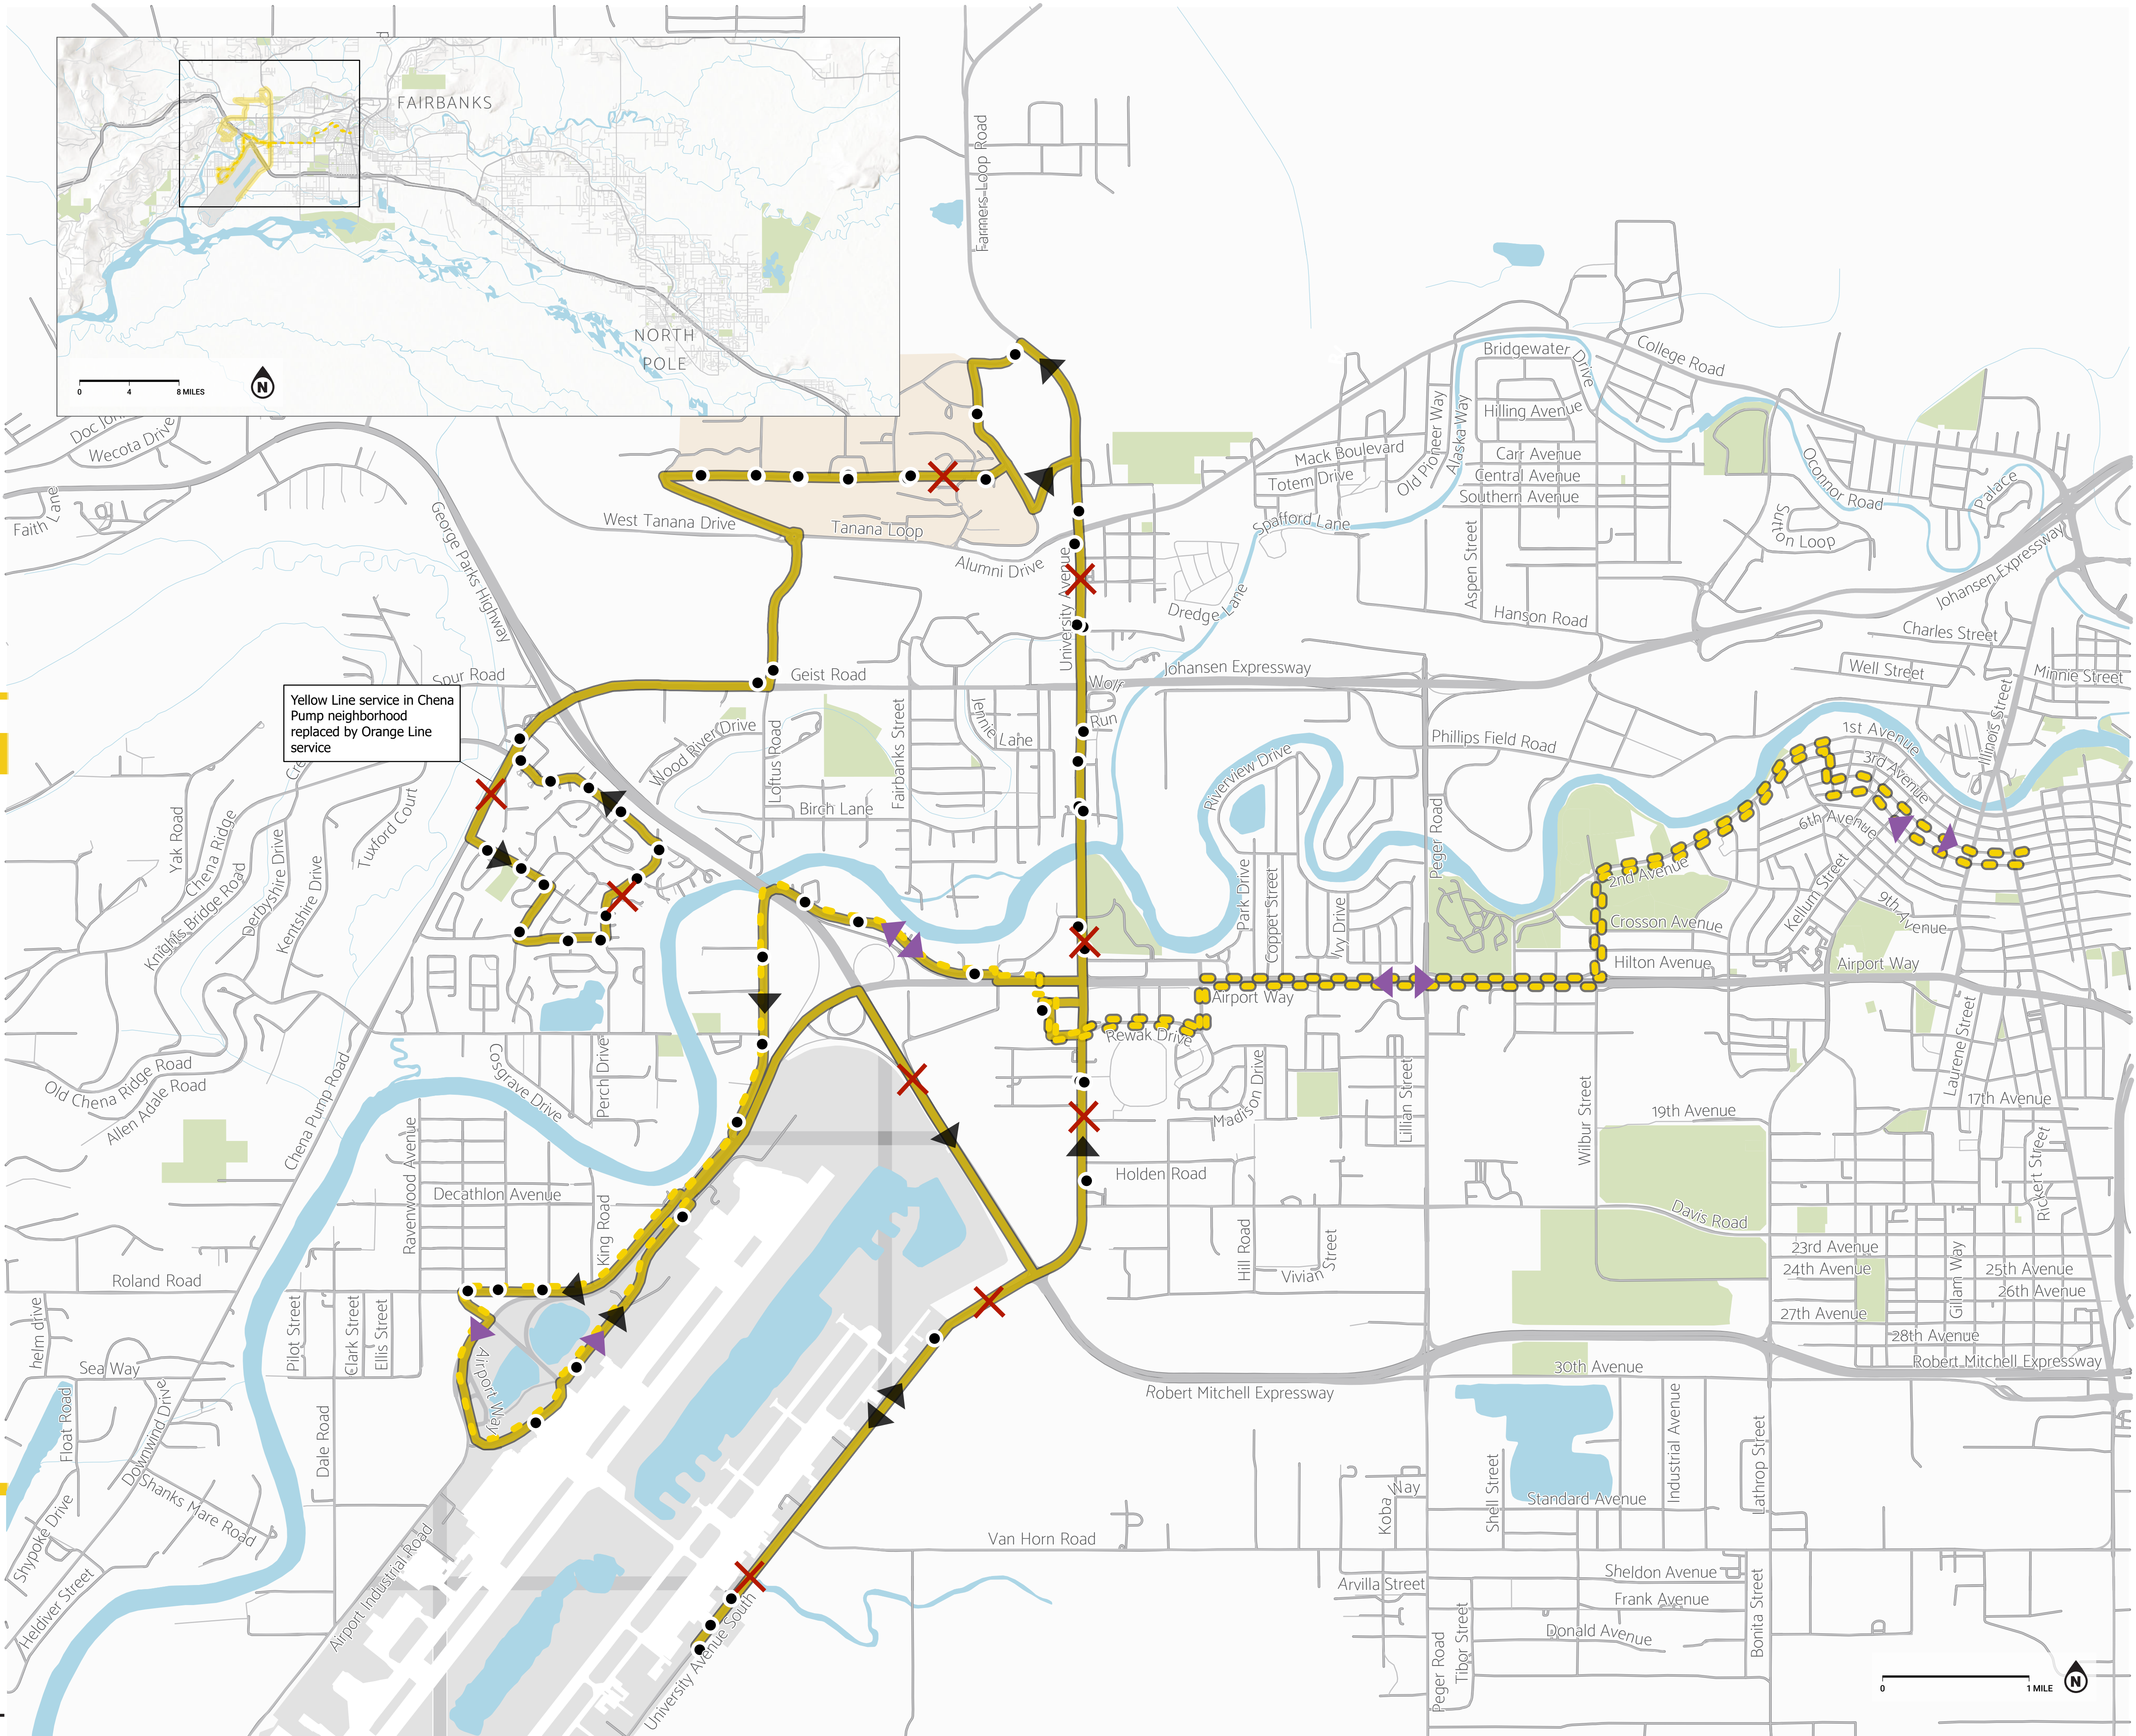

LEGEND

- Bus Stop
- Existing Yellow Line
- - - Proposed Yellow Line
- Current Route Direction
- ◀ Proposed Route Direction
- ✗ Service Discontinued

YELLOW LINE

	1	2	3	4	5	4	3	2	1		1	2	3	4	5	4	3	2	1	
Monday through Friday Service	7:00	7:12	7:22	7:37	7:46	8:05	8:14													
Saturday and Sunday Service	8:00	8:12	8:22	8:37	8:46	9:05	9:14													

Yellow Line service in Chena Pump neighborhood replaced by Orange Line service