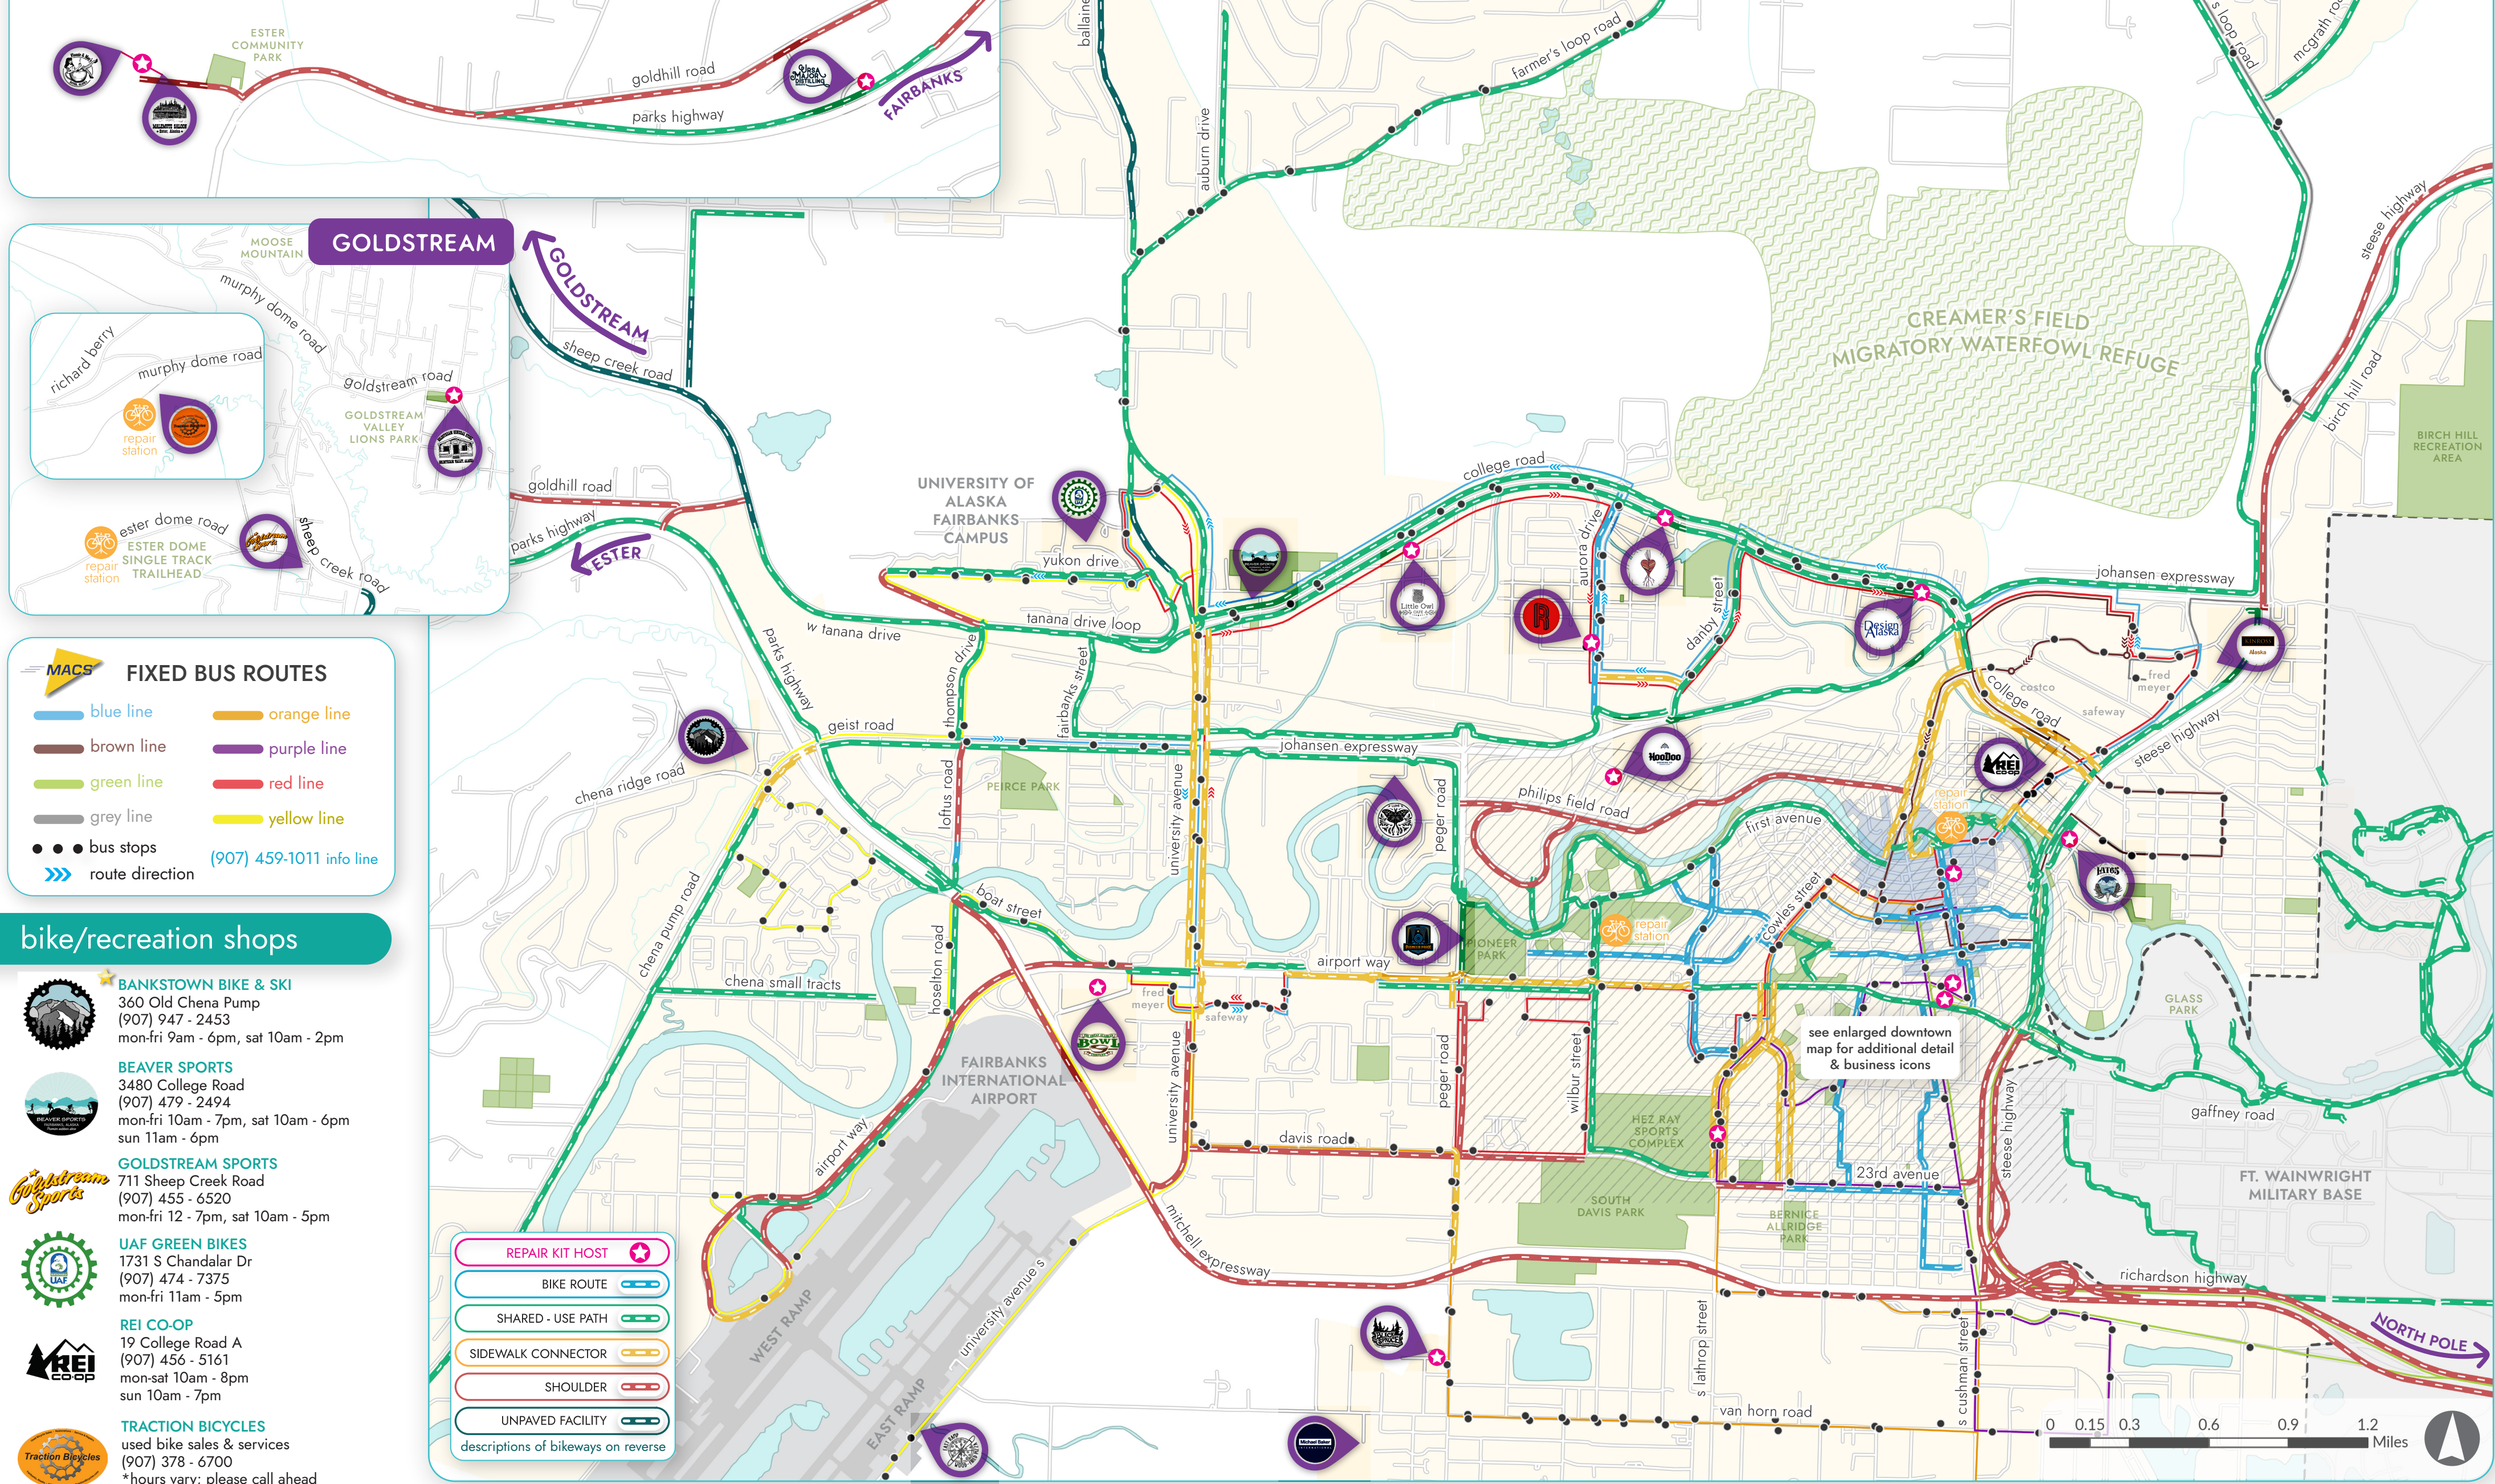

BIKEWAYS 2024

FAIRBANKS, NORTH POLE & VICINITY

GOLDSTREAM

murphy dome road, goldstream road, goldhill road, parks highway, sheep creek road, goldhill road, parks highway, goldstream valley lions park, richard berry, esther dome road, esther dome single track trailhead, sheep creek road

MACS FIXED BUS ROUTES

	blue line		orange line
	brown line		purple line
	green line		red line
	grey line		yellow line

● bus stops (907) 459-1011 info line
>>> route direction

bike/recreation shops

- **BANKSTOWN BIKE & SKI**
  360 Old Chena Pump
  (907) 947-2453
  mon-fri 9am - 6pm, sat 10am - 2pm
- **BEAVER SPORTS**
  3480 College Road
  (907) 479-2494
  mon-fri 10am - 7pm, sat 10am - 6pm, sun 11am - 6pm
- **GOLDSTREAM SPORTS**
  711 Sheep Creek Road
  (907) 455-6520
  mon-fri 12 - 7pm, sat 10am - 5pm
- **UAF GREEN BIKES**
  1731 S Chandalar Dr
  (907) 474-7375
  mon-fri 11am - 5pm
- **REI CO-OP**
  19 College Road A
  (907) 456-5161
  mon-sat 10am - 8pm, sun 10am - 7pm
- **TRACTION BICYCLES**
  used bike sales & services
  (907) 378-6700
  *hours vary; please call ahead

REPAIR KIT HOST

- REPAIR KIT HOST
- BIKE ROUTE
- SHARED - USE PATH
- SIDEWALK CONNECTOR
- SHOULDER
- UNPAVED FACILITY

descriptions of bikeways on reverse

bike friendly businesses

	EAST RAMP WOOD-FIRED PIZZA 3788 University Avenue South mon/wed 11am - 7pm, thu-sat 11am - 8pm sun 3 - 7pm		LUMI AK COFFEE 2815 Horner Ct Unit 3 thurs/fri 3pm - 7pm, sat 10am - 3pm *free upgrade to 12oz, to 16oz beverage when biking in
	EXPLORE FAIRBANKS 101 Dunkle Street #111 mon-sun 8am - 5pm		MARLO'S BAKERY 206 Driveway Street tue-fri 7:30am - 3pm *10% off of any purchase of $5 or more for bikers
	FAIRBANKS CHILDREN'S MUSEUM 302 Cushman Street tue 10am - 7pm, wed-sat 10am - 5pm		MICHAEL BAKER INTERNATIONAL 3605 Cartwright Ct, Suite 200 mon-fri 9am - 5pm
	FNSB PARKS & REC | PIONEER PARK 2300 Airport Way mon-sun 12pm - 8pm		MORRIS THOMPSON CULTURAL & VISITOR'S CENTER 101 Dunkel Street daily 8am - 6pm
	KINROSS ALASKA 1292 Sadler Way *supports kid bike safety annually by distributing thousands of helmets in fairbanks		MT. MCKINLEY BANK 500 4th Avenue mon-fri 9am - 6pm, sat 10am - 3pm
	FOUNTAINHEAD DEVELOPMENT WEDGEWOOD & AUTO MUSEUM 1501 Queens Way mon-fri 8am - 5pm		R&M CONSULTANTS, INC. 212 Front St #150 mon-fri 9am - 5pm

repair kit hosts

Each of the businesses listed here hosts a Bike Repair Kit for public use. Exchange an ID to borrow the kit & quickly fix your bike on the fly! **Keep on premises, return when done.**